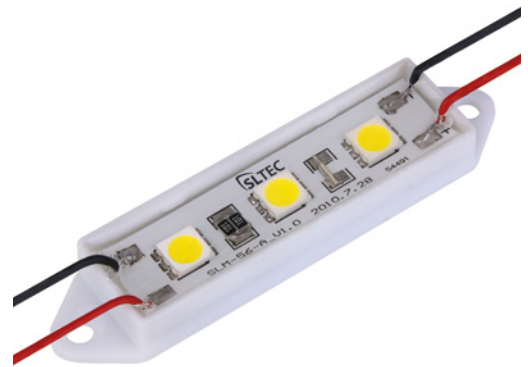

LED-Module für Lichtwerbung

LED modules for illuminated advertising

A 3D rendering of the word 'SUCCESS' in large, white, block letters with blue sides, mounted on a light-colored wall. The letters are illuminated from below, creating a strong shadow and a bright glow. The background of the sign is a light blue color with a grid of small grey plus signs.

SLM-54

working voltage <i>Betriebsspannung</i>	12V DC
working current <i>Betriebsstrom</i>	20 mA
LED power <i>LED Leistung</i>	0,24W
beam angle <i>Abstrahlwinkel</i>	120°
available colors <i>Lichtfarbe</i>	cool white white warm white red amber blue green
IP Code <i>Schutzart</i>	IP 65
safety class <i>Schutzklasse</i>	III

SLM-55

working voltage
Betriebsspannung 12V DC

working current
Betriebsstrom 80 mA

LED power
LED Leistung 1W

beam angle
Abstrahlwinkel 120°

available colors
Lichtfarbe cool white | white | warm white
red | amber | blue | green

IP Code
Schutzart IP 65

safety class
Schutzklasse III

SLM-56A

working voltage
Betriebsspannung 12V DC

working current
Betriebsstrom 60 mA

LED power
LED Leistung 0,72W

beam angle
Abstrahlwinkel 120°

available colors
Lichtfarbe cool white | white | warm white
red | amber | blue | green