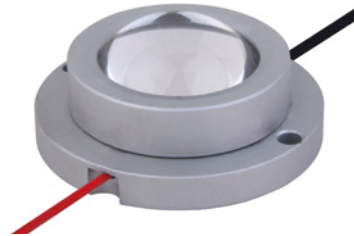

LED-Module für Lichtwerbung

LED modules for illuminated advertising

A 3D rendering of the word 'SUCCESS' in large, white, block letters with blue sides, mounted on a light-colored wall. The letters are illuminated from below, creating a strong shadow and a bright glow. The background of the sign is a light blue color with a grid of small grey plus signs.

working current <i>Betriebsstrom</i>	150 mA
LED power <i>LED Leistung</i>	0,5W
beam angle <i>Abstrahlwinkel</i>	140°
available colors <i>Lichtfarbe</i>	cool white white warm white red amber blue green
IP Code <i>Schutzart</i>	IP 44
safety class <i>Schutzklasse</i>	III

SLM110-A-1W

working current <i>Betriebsstrom</i>	350 mA
LED power <i>LED Leistung</i>	1W
beam angle <i>Abstrahlwinkel</i>	110°
available colors <i>Lichtfarbe</i>	cool white white warm white red amber blue green
IP Code <i>Schutzart</i>	IP 44
safety class <i>Schutzklasse</i>	III

SLM-01B

working voltage <i>Betriebsspannung</i>	24V DC
LED power <i>LED Leistung</i>	1,5W
beam angle <i>Abstrahlwinkel</i>	120°
available colors <i>Lichtfarbe</i>	cool white white warm white red amber blue green RGB
IP Code <i>Schutzart</i>	IP 65
safety class <i>Schutzklasse</i>	III