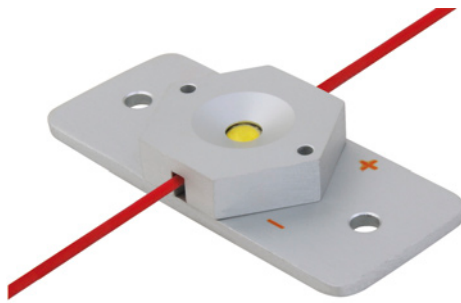

LED-Module für Lichtwerbung

LED modules for illuminated advertising

A 3D rendering of the word 'SUCCESS' in large, white, block letters with blue sides, mounted on a light-colored wall. The letters are illuminated from below, creating a strong shadow and a bright glow. The background of the sign is a light blue color with a grid of small grey plus signs.

SUCCESS

For larger dimensions

4

Für größere Abmessungen

For smaller dimensions

8

Für kleinere Abmessungen

SLM110-A-0,5W

working current <i>Betriebsstrom</i>	150 mA
LED power <i>LED Leistung</i>	0,5W
beam angle <i>Abstrahlwinkel</i>	140°
available colors <i>Lichtfarbe</i>	cool white white warm white red amber blue green
IP Code <i>Schutzart</i>	IP 44
safety class <i>Schutzklasse</i>	III

SLM110-A-1W

working current <i>Betriebsstrom</i>	350 mA
LED power <i>LED Leistung</i>	1W
beam angle <i>Abstrahlwinkel</i>	110°
available colors <i>Lichtfarbe</i>	cool white white warm white red amber blue green
IP Code <i>Schutzart</i>	IP 44
safety class <i>Schutzklasse</i>	III