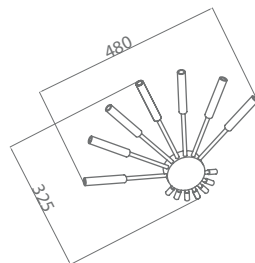

SLN-04

working voltage
Betriebsspannung 110 ~ 250V AC

LED power
LED Leistung 3 x 1 W

beam angle
Abstrahlwinkel 45°

available colors
Lichtfarbe cool white | white | warm white
red | amber | blue | green

IP Code
Schutzart IP 55

safety class
Schutzklasse I