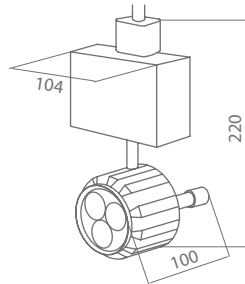

SLN-04

working voltage
Betriebsspannung 110 ~ 250V AC

LED power
LED Leistung 3 x 1 W

beam angle
Abstrahlwinkel 45°

available colors
Lichtfarbe cool white | white | warm white
red | amber | blue | green

IP Code
Schutzart IP 55

safety class
Schutzklasse I